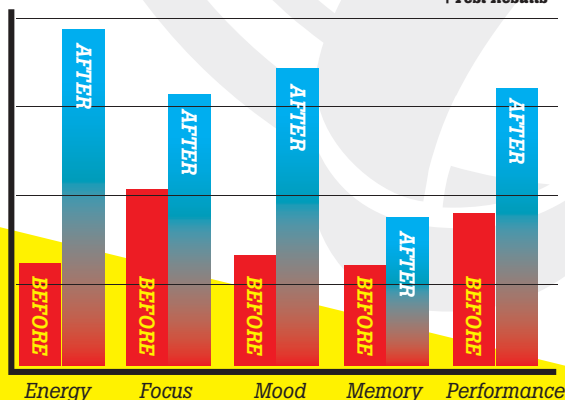

LASER FOCUS
HEIGHTENED ENERGY
GENIUS-LEVEL CLARITY

- ⚡ Energy
- 🏃 Endurance
- 💡 Alertness
- 😊 Mood
- 🎯 Focus and Concentration

follow us @GetMammoth on:

FIELD-TESTED FOR ACTUAL RESULTS

Mammoth has an extensive team of beta-testers and athletes. This team gives us the distinct advantage of being able to test our products in the field in real-life scenarios. NEURO STIM was extensively tested on a number of parameters before we even considered bringing it to market.

† Test Results

†The above test results are based on asking our beta-testers to mark a score on each of the above markers (energy, focus, mood, memory, performance). The users were asked to mark their scores before and after using NEURO STIM... the results speak for themselves!