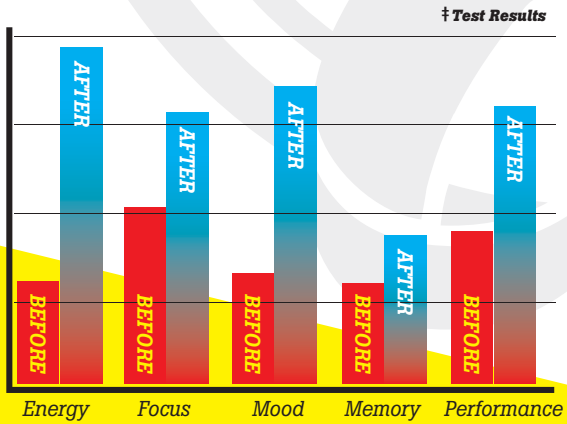

**LASER FOCUS
HEIGHTENED ENERGY
GENIUS-LEVEL CLARITY**

AWESOME TASTE!

- ⚡ Energy
- 🏃 Endurance
- 🔍 Alertness
- 😊 Mood
- 🎯 Focus and Concentration

follow us @GetMammoth on:

FIELD-TESTED FOR ACTUAL RESULTS

Mammoth has an extensive team of beta-testers and athletes. This team gives us the distinct advantage of being able to test our products in the field in real-life scenarios. NEURO STIM was extensively tested on a number of parameters before we even considered bringing it to market.

†The above test results are based on asking our beta-testers to mark a score on each of the above markers (energy, focus, mood, memory, performance). The users were asked to mark their scores before and after using NEURO STIM... the results speak for themselves!